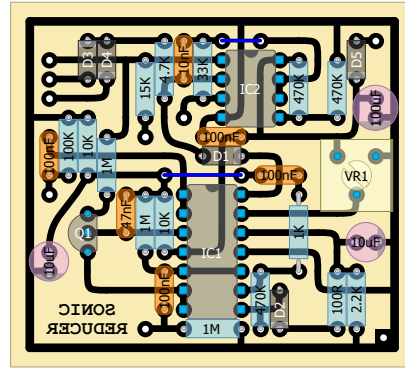

SONIC REDUCER

by F. Lyxzén
www.parasitstudio.se

IC1: LM324
IC2: TL072
Q1: 2N5457
D1-D4: 1N4148
D5: 1N5817

Resolution: B50K
Sample rate: B500K

VR1 (Gate): 100K trimmer

2 jumpers

Sonic Reducer version 1.0 2015
Not for commercial use - DIY only!