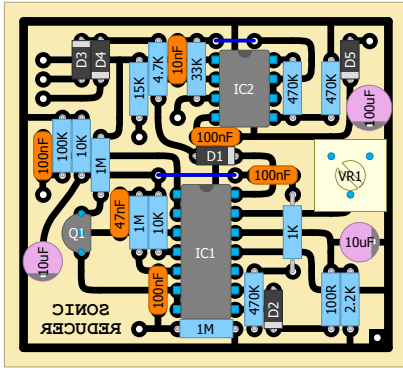

SONIC REDUCER

by F. Lyxzén
www.parasitstudio.se

IC1: LM324
IC2: TL072
Q1: 2N5457
D1-D4: 1N4148
D5: 1N5817

Resolution: B50K
Sample rate: B500K

VR1 (Gate): 100K trimmer

2 jumpers

Sonic Reducer version 1.0 2015
Not for commercial use - DIY only!