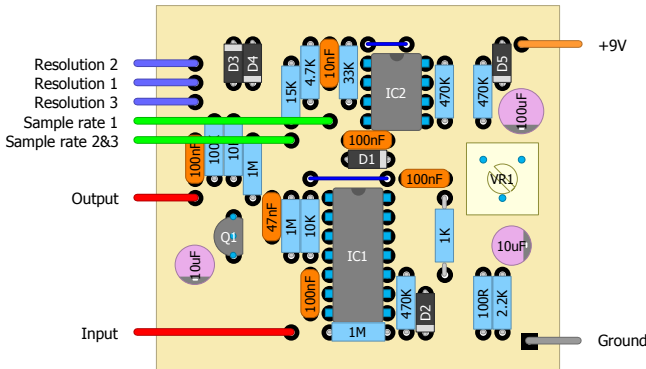

SONIC REDUCER

by F. Lyxzén
www.parasitstudio.se

IC1: LM324
IC2: TL072
Q1: 2N5457
D1-D4: 1N4148
D5: 1N5817

Resolution: B50K
Sample rate: B500K

VR1 (Gate): 100K trimmer

2 jumpers

Sonic Reducer version 1.0 2015
Not for commercial use - DIY only!