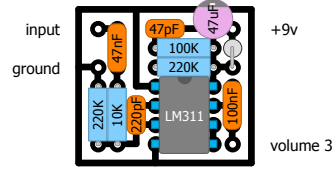

LM311 Fuzz

by F. Lyxzén - www.parasitstudio.se
 Not for commercial use

"rectangle" version

"square" version

Volume: A100K
 D1: 1N4001
 Volume 1 to ground
 Volume 2 to output