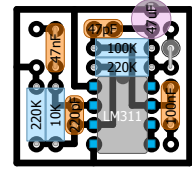

LM311 Fuzz

by F. Lyxzén - www.parasitstudio.se
 Not for commercial use

"rectangle" version

"square" version

Volume: A100K
 D1: 1N4001
 Volume 1 to ground
 Volume 2 to output