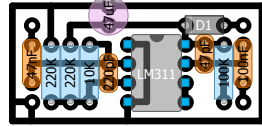

LM311 Fuzz

by F. Lyxzén - www.parasitstudio.se
 Not for commercial use

"rectangle" version

"square" version

Volume: A100K
 D1: 1N4001
 Volume 1 to ground
 Volume 2 to output