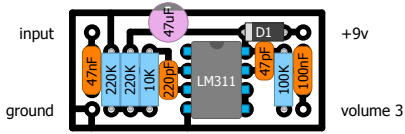

LM311 Fuzz

by F. Lyxzén - www.parasitstudio.se
 Not for commercial use

"rectangle" version

"square" version

Volume: A100K
 D1: 1N4001
 Volume 1 to ground
 Volume 2 to output