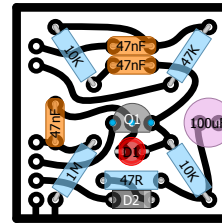

Bazz Fuss

by Runoffgroove

with mods by F. Lyxzén
 Layout by F. Lyxzén
 www.parasitstudio.se

Gain: 1K lin Q1: MPSA13
 Tone: 500K log D1: 3mm red LED
 Volume: 100K lin D2: 1N4001

Gain 3, Tone 1 and Volume 1 to ground
 Volume 2 to output