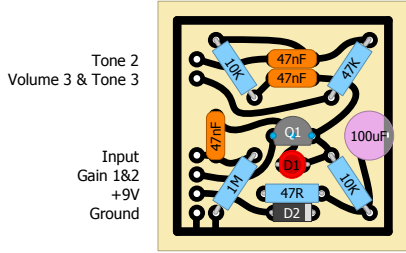

Bazz Fuss

by Runoffgroove

with mods by F. Lyxzén
 Layout by F. Lyxzén
 www.parasitstudio.se

Gain: 1K lin Q1: MPSA13
 Tone: 500K log D1: 3mm red LED
 Volume: 100K lin D2: 1N4001

Gain 3, Tone 1 and Volume 1 to ground
 Volume 2 to output